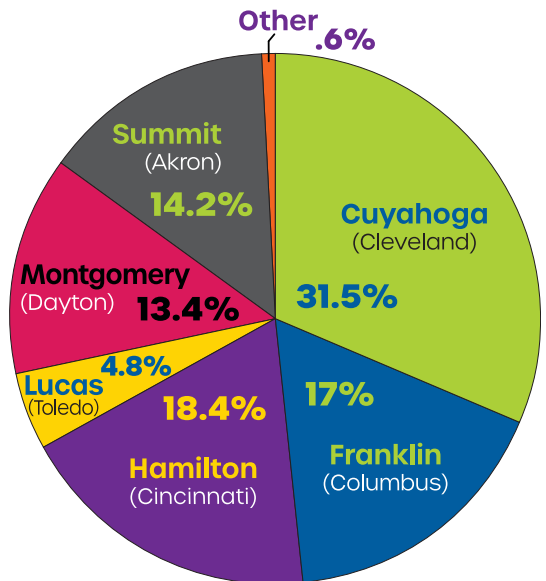

OHIO

Total Number of Abortions

OHIO

20,605
(approx. pop. 11.8 million)

For Comparison Purposes

INDIANA

7,756
(approx. pop. 6.8 million)

MICHIGAN

29,669
(approx. pop. 10.8 million)

Statewide Characteristics of Ohio Women Who Have Abortions

- **94%** are *residents* of *Ohio*
- **86%** of *women* identify as *single, divorced, or widowed*
- **44%** identify as *white*
- **48%** identify as *black*
- **63%** have *other children*

Induced Abortions Reported in Ohio, by County of Occurrence