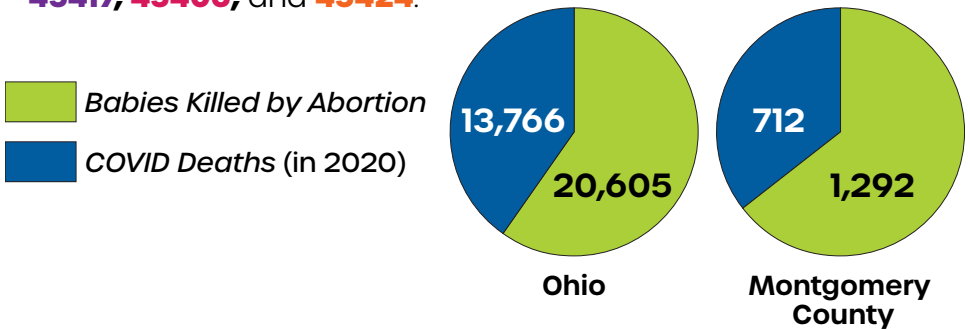

THE MIAMI VALLEY

Montgomery County Characteristics of Women Who Have Abortions

- Total **babies killed 2,770** (up 1% from 2019).
- **1,292 (46%)** are *Montgomery County residents*.
- **57%** identify as **black**.
- **73%** are between the **ages of 20-29**.
- **Top resident zip codes for abortion-seeking women** are **45417, 45406, and 45424**.

County Residents Abortion Totals

Montgomery County*	1,292	<i>highest since 2010</i>
Butler County*	545	<i>highest since 2013</i>
Clark County*	198	<i>highest since 2011</i>
Warren County	174	
Greene County	173	
Miami County*	94	<i>highest since 2013</i>
Preble County	15	

*Counties with *significant increases* in abortion totals

FACT (Statewide)

62% of all induced abortions involved pregnancies of less than nine weeks.