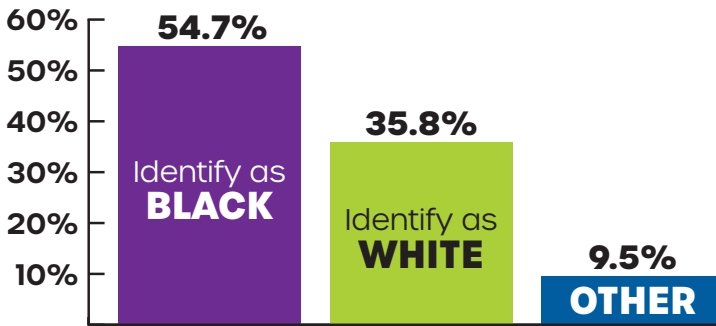

THE MIAMI VALLEY

Montgomery County Characteristics of Women Who Have Abortions

- Total **babies killed 2,740** (down 4% from 2018)
- **1,176 (42%)** are **Montgomery County residents****
- **644 (54%)** identify as **black**
- **65%** are between the **ages of 20-29**

1,564 (58%) women came from **OUTSIDE of Montgomery County for their abortions

- **Top resident zip codes for abortion-seeking women** are **45417, 45406,** and **45424.**

County Residents Abortion Totals

Montgomery County	1,176
Greene County	201
Preble County	28
Warren County	180
Miami County	70
Butler County	488
Clark County	159