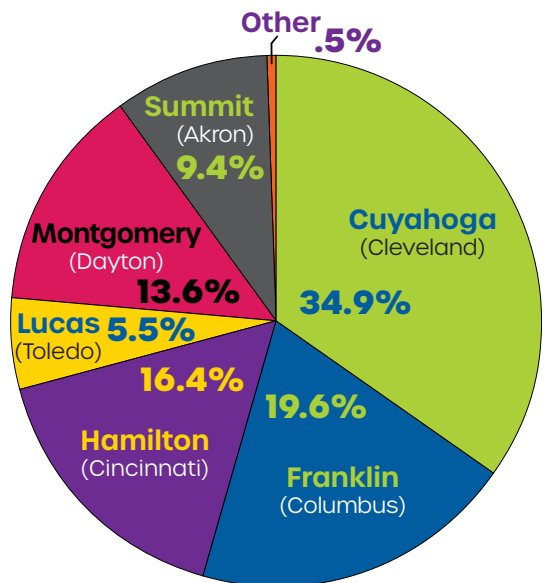

2019

ABORTION REPORT

for
The Miami
Valley

OHIO

Total Number of Abortions

OHIO

20,102
(approx. pop. 11.6 million)

55 babies a day!
(down 323 babies from 2018, roughly 2%)

For Comparison Purposes

INDIANA

7,637
(approx. pop. 6 million)

MICHIGAN

27,339
(approx. pop. 9.9 million)

Statewide Characteristics of Ohio Women Who Have Abortions

- **94%** are *residents* of *Ohio*
- **44%** identify as *white*
- **42%** identify as *black*
- **75%** *never married*
- **62%** have *other children*
- **59%** are between **20-29** years old
- **61%** completed *less than 9 weeks gestation* (up from 55% in 2018)
- **36%** completed *less than 18 weeks gestation* (down from 41% in 2018)

Induced Abortions Reported in Ohio, by County of Occurrence

THE MIAMI VALLEY

Montgomery County Characteristics of Women Who Have Abortions

- Total **babies killed 2,740** (down 4% from 2018)
- **1,176 (42%)** are **Montgomery County residents****
- **644 (54%)** identify as **black**
- **65%** are between the **ages of 20-29**

****1,564 (58%)** women came from **OUTSIDE of Montgomery County** for their abortions

- **Top resident zip codes for abortion-seeking women** are **45417, 45406,** and **45424.**

County Residents Abortion Totals